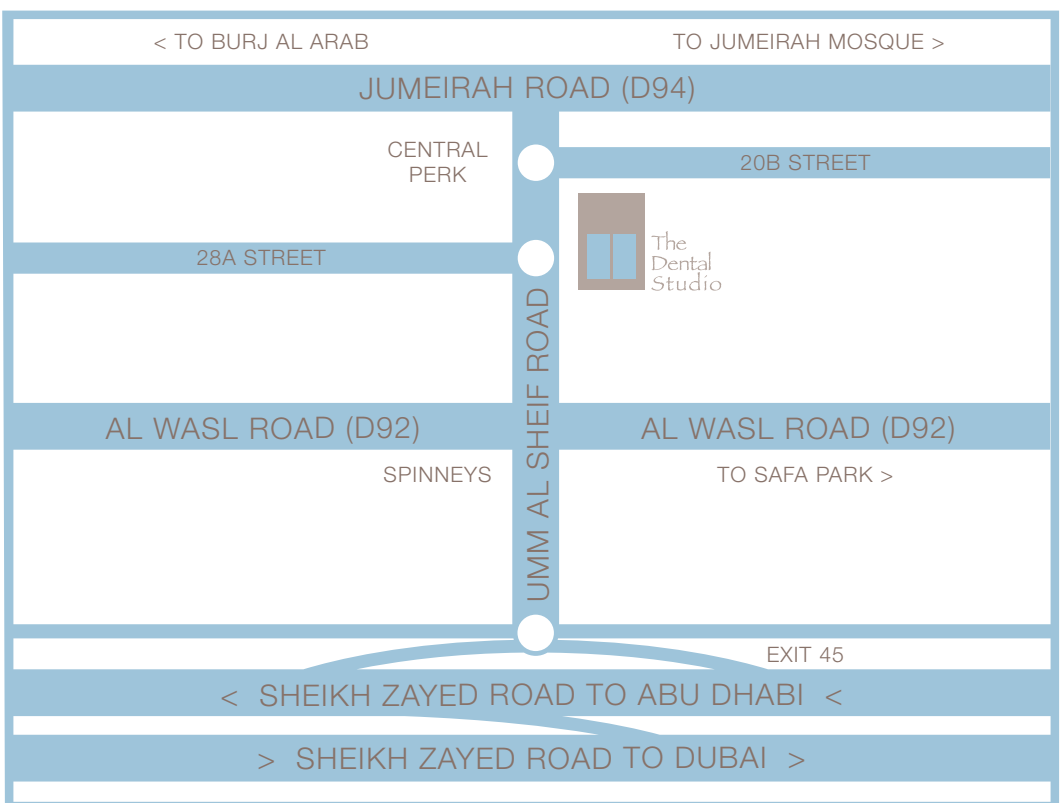

The  
Dental  
Studio

Telephone +971 (0)4 395 5095  
Facsimile +971 (0)4 395 5094  
info@thedentalstudio.ae  
www.smiledubai.com  
www.thedentalstudio.ae

The Dental Studio,  
Villa 61,  
Umm Al Sheif Road,  
Jumeirah 3, Dubai

## Directions to The Dental Studio

### From Jebel Ali

Take interchange number 3 from Sheikh Zayed Road, sign posted as Umm Suqeim / Al Quoz. This will bring you onto Al Manara Road, take a right at the traffic lights and head down Al Wasl Road. At the next set of traffic lights Spinneys is on your right, turn left and you will be on Umm Al Sheif Street. You need to take a right off Umm Al Sheif Street onto a slip road. We are on the right hand side before Blooms flower shop.

### From Al Wasl Road – Deira/Bur Dubai

Head in the direction of Jebel Ali and go past The Iranian Hospital. Keep heading straight and you will pass The Co-Op and Choithrams on your right and Safa Park on your left. Go straight ahead at the set of traffic lights at Safa Park, through the next set of lights at Park and Shop and you will see Spinneys on your left. You need to take a right at the traffic lights onto Umm Al Sheif Street and right again onto a slip road. We are on the right hand side before Blooms flower shop.